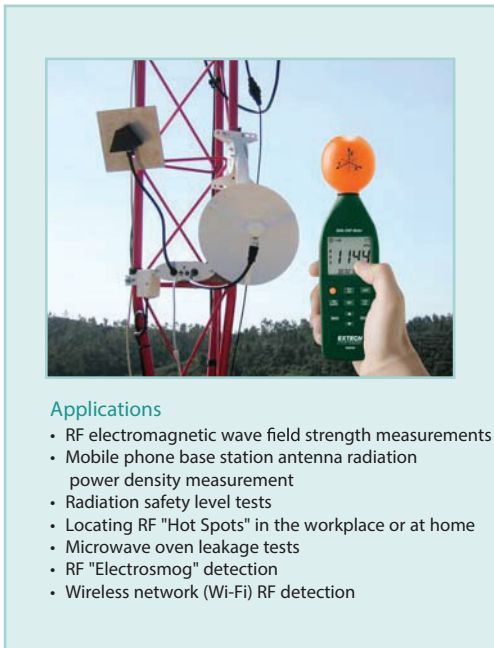

## 8GHz RF EMF Strength Meter

- ✓ High Frequency measurement for EMF  
Monitor high frequency radiation in the 10MHz to 8GHz frequency range

### Features:

- For electromagnetic field strength measurement including mobile phone base station antenna radiation, RF power measurement for transmitters, wireless LAN (Wi-Fi) detection/installation, wireless communication applications (CW, TDMA, GSM, DECT) and microwave leakage
- Measurement optimized for 900MHz, 1800MHz, 2.7GHz, 3.5GHz and 8GHz
- Non-directional (isotropic) measurement with three-channel (triaxial) measurement probe
- Max Hold and Average functions
- Manual store/recall up to 99 sets
- Level exceed audible alarm with user selectable threshold
- Complete with 9V battery and carrying case

### Applications

- RF electromagnetic wave field strength measurements
- Mobile phone base station antenna radiation power density measurement
- Radiation safety level tests
- Locating RF "Hot Spots" in the workplace or at home
- Microwave oven leakage tests
- RF "Electrosmog" detection
- Wireless network (Wi-Fi) RF detection

Specifications	
Sensor Type	Electric Field
Frequency Range	10MHz to 8GHz (optimized for 900MHz, 1800MHz, 2.7GHz, 3.5GHz & 8GHz)
Units of Measure	mV/m, V/m, $\mu$ A/m, mA/m, $\mu$ W/m <sup>2</sup> , W/m <sup>2</sup> , $\mu$ W/cm <sup>2</sup> , mW/cm <sup>2</sup>
Measuring Ranges	20mV/m to 108.0V/m 53 $\mu$ A/m to 286.4mA/m 1 $\mu$ W/m <sup>2</sup> to 30.93W/m <sup>2</sup> 0 $\mu$ W/cm <sup>2</sup> to 3.093mW/cm <sup>2</sup>
Resolution	0.1mV/m, 0.1 $\mu$ A/m, 0.1 $\mu$ W/m <sup>2</sup> , 0.001 $\mu$ W/cm <sup>2</sup>
Audible Alarm	Adjustable threshold with On/Off
Memory	Manual store/recall of 99 sets
Dimensions	2.6x2.4x9.7" (67x60x247xmm)
Weight	8.8oz (250g)