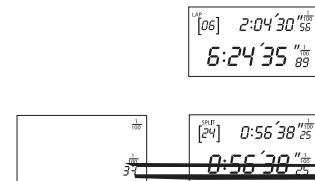

Temperature/Humidity Mode

Time-Timer Mode

Stopwatch Mode

Ideal for use in sporting events. HW30 HeatWatch is recommended by the National Health & Wellness Club

TM

Patented

Stopwatch with 6 modes: Time/Date, Heat Index, Chrono Lap, Alarm, Timer, and Chrono Split Mode

| Specifications  |  |
|-----------------|--|
| Timing capacity | 9hrs, 59mins, and 59secs                     |
| Accuracy        | ±5 seconds/day                               |
| Lap Memory      | 30 laps                                      |
| Heat Index      | 70 to 122°F (22 to 50°C)                     |
| Temperature     | 14 to 122°F (-10 to 50°C)                    |
| Humidity        | 1 to 99%                                     |
| Dimensions/ Wt  | 3.1 x 2.6 x 0.8" (79 x 66 x 21mm)/ 3oz (85g) |