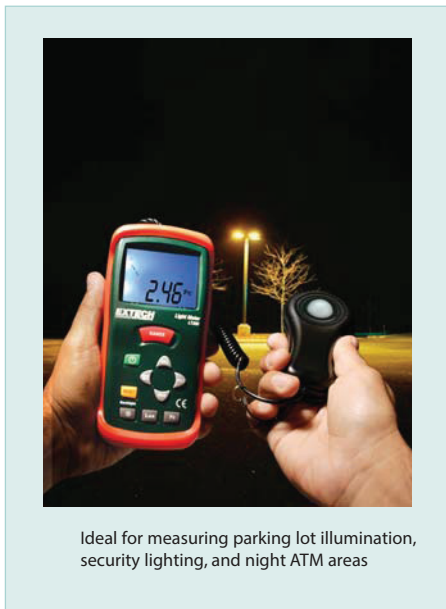

Light Meter

✓ Measures light intensity up to 20,000 Foot-candles or 200,000 Lux
With high resolution to 0.01 Fc/Lux

Features:

- Relative mode indicates change in light levels
- Peak mode capture highest reading
- Remote light sensor on 12" (305mm) coiled cable — expandable to 24" (609mm)
- Utilizes precision photo diode and color correction filter
- Cosine and color corrected measurements
- High accuracy of $\pm(5\%$ reading + 0.5%FS)
- MIN/MAX feature stores maximum and minimum readings
- Data Hold freezes reading in the display
- Large LCD display with analog bargraph
- Backlight for readings in low light levels
- Dimensions: 5.9 x 2.95 x 1.57" (150 x 75 x 40mm);
Weight: 7oz (200g)
- Complete with 9V battery, light sensor with protective cover, protective holster, and pouch case

Ideal for measuring parking lot illumination, security lighting, and night ATM areas

Ordering Information:

LT300.....Light Meter

airconcern

more info for Extech Lt300

Phone: 01235 838 555

Email: cs@airconcern.co.uk