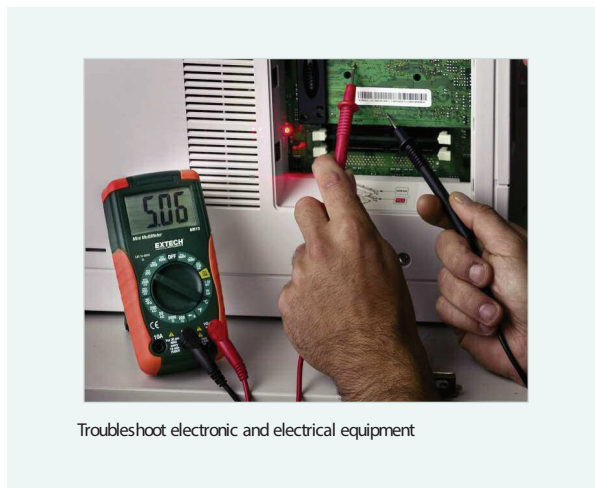

### Features:

- Large easy to read digital display
- Thermocouple Type K function for surface and air temperature measurements up to 1400°F (760°C)
- Measure AC and DC Voltage to 600V
- DC Current function to 10A
- Resistance tests with Continuity and Diode functions
- Convenient mini size with tilt stand
- Includes built-in tilt stand, 9V battery (MN15A), two AAA batteries (MN16A), Test leads, and Type K thermocouple probe

#### MN15A Manual Ranging model

- 9V and 1.5V Battery test under load
- MN16A Autoranging model
- AC Current, Capacitance, Frequency and Duty Cycle measurements
- Data Hold locks reading in the display