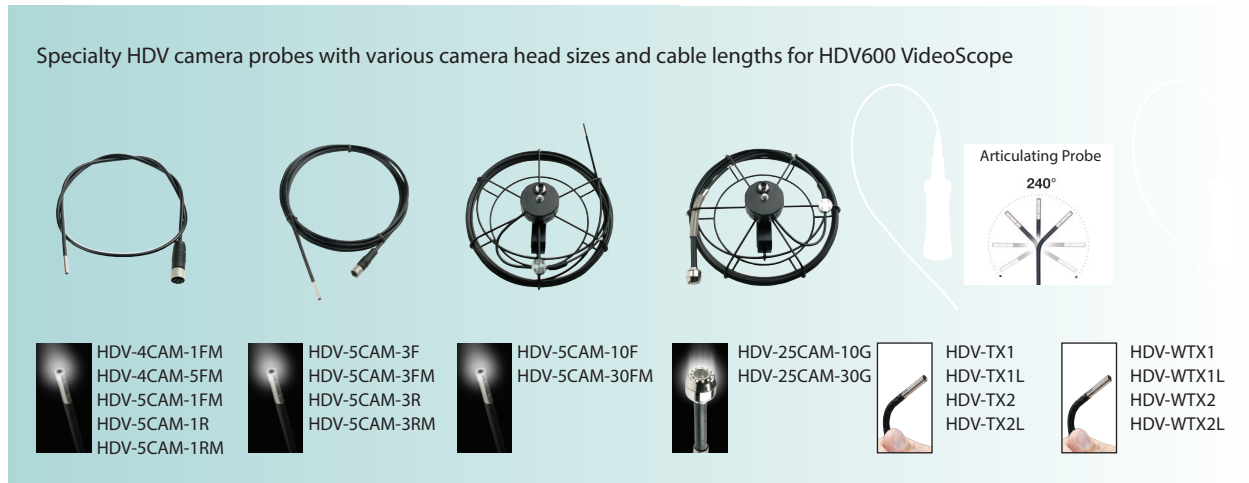

## Ordering

HDV-TX1	6mm Articulating VideoScope Camera Head with Macro lens and 1m Semi-Rigid Cable
HDV-TX1L	6mm Articulating VideoScope Camera Head with Long Focus lens and 1m Semi-Rigid Cable
HDV-WTX1	6mm Wireless Articulating VideoScope Camera Head w/Macro lens & 1m Semi-Rigid Cable
HDV-WTX1L	6mm Wireless Articulating VideoScope Camera Head w/Long Focus lens & 1m Semi-Rigid Cable
HDV-TX2	6mm Articulating VideoScope Camera Head w/Macro lens and 2m Semi-Rigid Cable
HDV-TX2L	6mm Articulating VideoScope Camera Head w/Long Focus lens and 2m Semi-Rigid Cable
HDV-WTX2	6mm Wireless Articulating VideoScope Camera Head w/Macro lens & 2m Semi-Rigid Cable
HDV-WTX2L	6mm Wireless Articulating VideoScope Camera Head w/Long Focus lens & 2m Semi-Rigid Cable
HDV-4CAM-1FM	4mm VideoScope Camera Head with Macro lens and 1m Flexible Cable
HDV-4CAM-5FM	4mm VideoScope Camera Head with Macro lens and 5m Flexible Cable
HDV-5CAM-1FM	5.5mm VideoScope Camera Head with Macro lens and 1m Flexible Cable
HDV-5CAM-3F	5.5mm VideoScope Camera Head with long depth of field and 3m Flexible Cable
HDV-5CAM-3FM	5.5mm VideoScope Camera Head with Macro lens and 3m Flexible Cable
HDV-5CAM-30FM	5.5mm VideoScope Camera Head with Macro lens and 30m Flexible Cable
HDV-5CAM-10F	5.5mm VideoScope Camera Head with long depth of field and 10m Flexible Cable
HDV-5CAM-1R	5.8mm VideoScope Camera Head with long depth of field and 1m Semi-Rigid Cable
HDV-5CAM-1RM	5.8mm VideoScope Camera Head with Macro lens and 1m Semi-Rigid Cable
HDV-5CAM-3R	5.8mm VideoScope Camera Head with long depth of field & 3m Semi-Rigid Cable
HDV-5CAM-3RM	5.8mm VideoScope Camera Head with Macro lens and 3m Semi-Rigid Cable
HDV-25CAM-10G	25mm VideoScope Camera Head with long depth of field and 10m Fiberglass Cable
HDV-25CAM-30G	25mm VideoScope Camera Head with long depth of field and 30m Fiberglass Cable
HDV-WTX	Wireless Transmitter
HDV-PC	Spare Patch Cable for HDV Series
ADPTR-HDV	Replacement AC Adaptor